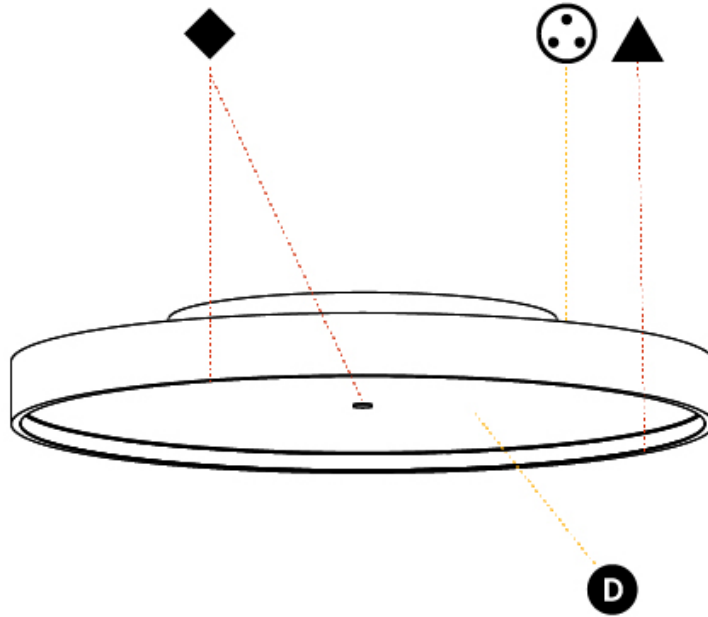

SIGN DIVA KORONA SURFACE

A3D097-

PROJECT	_____
TYPE	_____
SPECIFIER	_____
QUANTITY	_____
DATE	_____

A