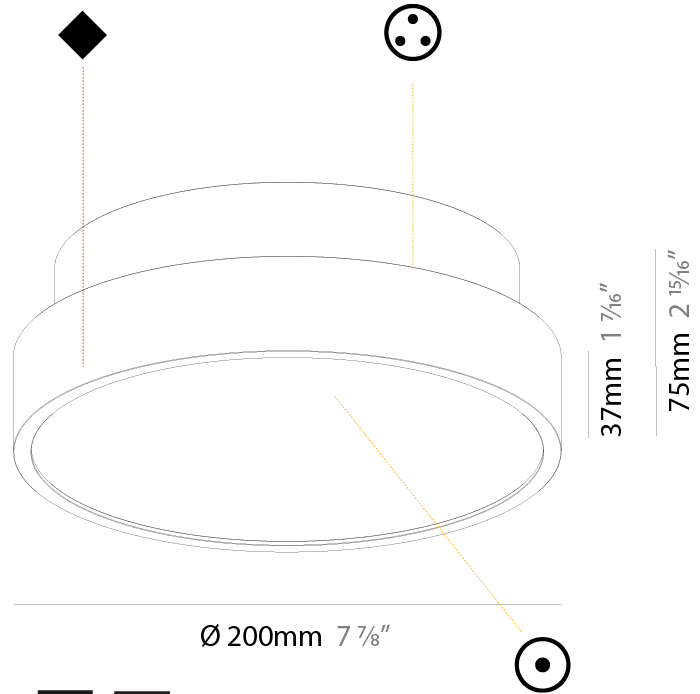

GENERAL

Series: Sign Diva
Subseries: Sign Diva
Brand: Prolicht
Division: Architectural
Mounting Type: Surface
Mounting Location: Ceiling
Subcategory: Ambient

PHYSICAL

Shape: Round
Diameter (mm): 200
Diameter (in): 7 7/8
Height (mm): 75
Height (in): 2 15/16
Light Distribution: Direct / Indirect
Weight (kg): 1.12
Weight (lbs): 2.469
Diffuser: Direct - PMMA - Opal/Micro-Prism/Sparkling Secret/Vintage Industrial with Shine Ring / Indirect - White/Yellow/Orange/Red/Blue/Green
Fixture Finish: SSR / BKV / CWI / CRY / HAB / UFT / ITA / RUA / FTG / MYG / LOD / PUS / FRO / FUP / KIA / POP / BLS / SPG / MEY / GOH / GUM / CHC / COM / ABZ / JAG / OBR / MOS / ROR
Fixture Material: Extruded Aluminum / Steel

ELECTRICAL

Lamp Type: LED (Zhaga Standard)
Input Wattage (W): 12.1
Total Output Wattage (W): 11
Dimming: Tri-Mode (Non-Dimming and Phase Dimming (120Vac only) and 0-10V Dimming)
Driver Included: Yes
Driver Location: Integrated
Driver Type: Constant Current - Universal
Driver Class: Class 2
Input Voltage (V): 120 - 277
Constant Current (MA): 350

LED

Color Temperature (*K): 3000 / 3500 / 4000
Max. Delivered Lumen (lm): 1100 / 1117 / 1140
CRI: >90 CRI
Lamp Life (hrs): 50000

OPTICAL

RATINGS AND CERTIFICATIONS

Certified By: Certified for North American Standards
IP rating: IP20