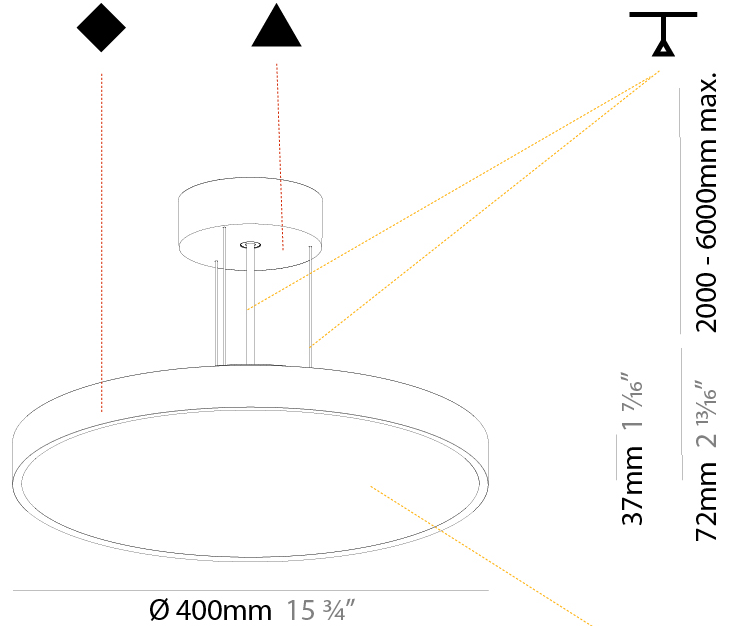

GENERAL

Series: Sign Diva
Subseries: Sign Diva
Brand: Prolicht
Division: Architectural
Mounting Type: Suspension
Mounting Location: Ceiling
Subcategory: Pendant

PHYSICAL

Shape: Round
Diameter (mm): 400
Diameter (in): 15 3/4
Height (mm): 72
Height (in): 2 13/16
Max. Overall Height (mm): 2072
Max. Overall Height (in): 81 9/16
Light Distribution: Direct
Weight (kg): 2.972
Weight (lbs): 6.55
Diffuser: PMMA - Opal / Micro-Prism / Sparkling Secret / Vintage Industrial with Shine Ring
Fixture Finish: SSR / BKV / CWI / CRY / HAB / UFT / ITA / RUA / FTG / MYG / LOD / PUS / FRO / FUP / KIA / POP / BLS / SPG / MEY / GOH / GUM / CHC / COM / ABZ / JAG / OBR / MOS / ROR
Fixture Material: Extruded Aluminum / Steel
Cable Details: 2000mm or 6000mm Transparent Cable

ELECTRICAL

Lamp Type: LED (Zhaga Standard)
Input Wattage (W): 19.8
Total Output Wattage (W): 16
Dimming: Tri-Mode (Non-Dimming and Phase Dimming (120Vac only) and 0-10V Dimming)
Driver Included: Yes
Driver Location: Integrated
Driver Type: Constant Current - Universal
Driver Class: Class 2
Input Voltage (V): 120 - 277
Constant Current (MA): 500

LED

Color Temperature (°K): 2700 / 3000 / 3500 / 4000
Max. Delivered Lumen (lm): 1160 / 1733 / 1741 / 1776
CRI: >90 CRI
Lamp Life (hrs): 50000

OPTICAL

RATINGS AND CERTIFICATIONS

Certified By: Certified for North American Standards
IP rating: IP20

PROJECT
TYPE
SPECIFIER
QUANTITY
DATE