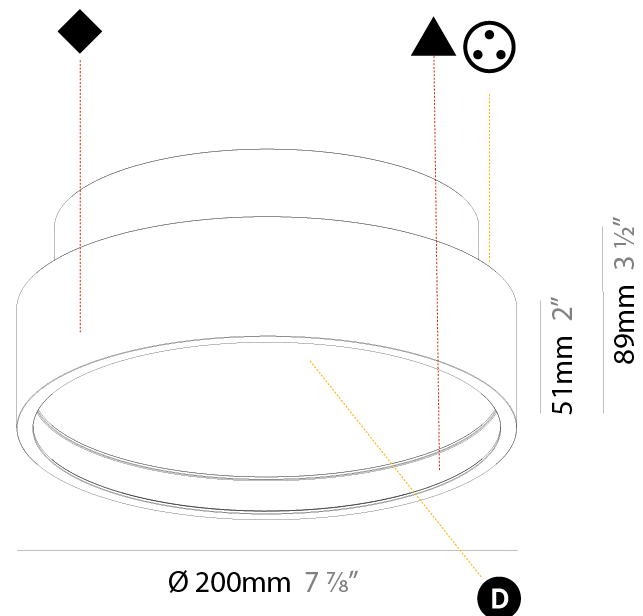

GENERAL

Series: Sign Diva
Subseries: Sign Diva Korona
Brand: Prolicht
Division: Architectural
Mounting Type: Surface
Mounting Location: Ceiling
Subcategory: Ambient

PHYSICAL

Shape: Round
Diameter (mm): 200
Diameter (in): 7 7/8
Height (mm): 89
Height (in): 3 1/2
Light Distribution: Direct / Indirect
Weight (kg): 1.261
Weight (lbs): 2.78
Diffuser: Direct - PMMA - Opal/Micro-Prism/Sparkling Secret/Vintage Industrial / Indirect - White/Yellow/Orange/Red/Blue/Green
Fixture Finish: SSR / BKV / CWI / CRY / HAB / UFT / ITA / RUA / FTG / MYG / LOD / PUS / FRO / FUP / KIA / POP / BLS / SPG / MEY / GOH / GUM / CHC / COM / ABZ / JAG / OBR / MOS / ROR
Fixture Material: Extruded Aluminum / Steel

ELECTRICAL

Lamp Type: LED (Zhaga Standard)
Input Wattage (W): 12.1
Total Output Wattage (W): 11
Dimming: Tri-Mode (Non-Dimming and Phase Dimming (120Vac only) and 0-10V Dimming)
Driver Included: Yes
Driver Location: Integrated
Driver Type: Constant Current - Universal
Driver Class: Class 2
Input Voltage (V): 120 - 277
Constant Current (MA): 350

LED

Color Temperature (°K): 3000 / 3500 / 4000
Max. Delivered Lumen (lm): 1100 / 1117 / 1140
CRI: >90 CRI
Lamp Life (hrs): 50000

OPTICAL

RATINGS AND CERTIFICATIONS

Certified By: Certified for North American Standards
IP rating: IP20