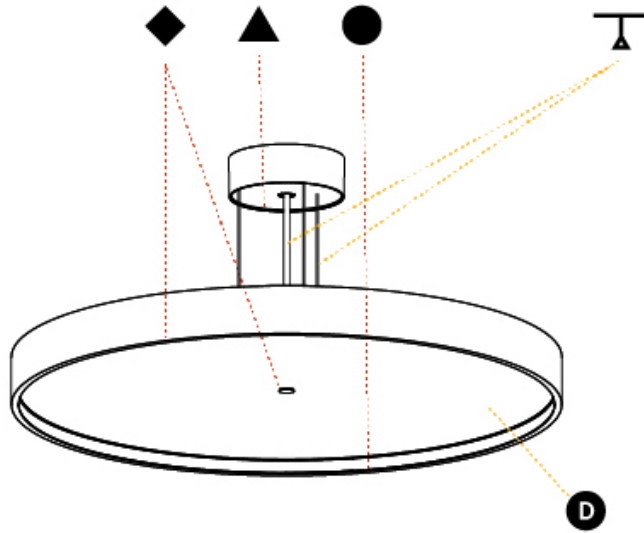

SIGN DIVA KORONA SUSPENSION

A300014-

PROJECT	_____
TYPE	_____
SPECIFIER	_____
QUANTITY	_____
DATE	_____