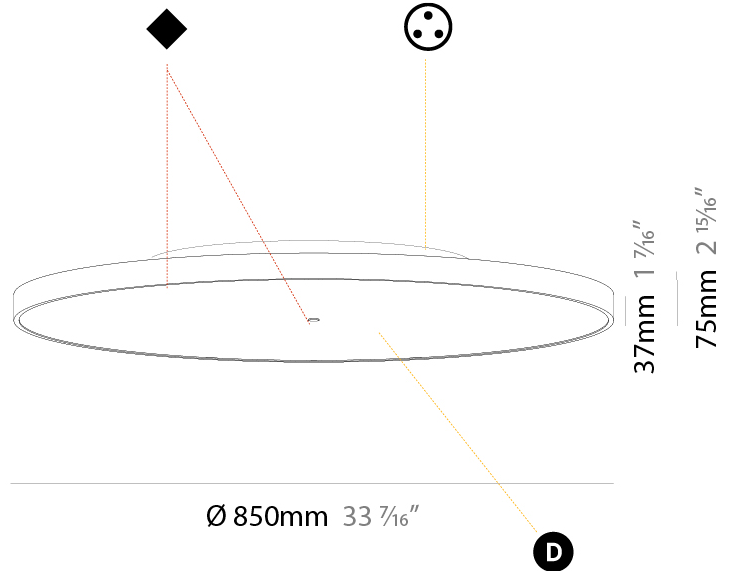

GENERAL

Series: Sign Diva
Subseries: Sign Diva Korona
Brand: Prolicht
Division: Architectural
Mounting Type: Surface
Mounting Location: Ceiling
Subcategory: Ambient

PHYSICAL

Shape: Round
Diameter (mm): 850
Diameter (in): 33 7/16
Height (mm): 89
Height (in): 3 1/2
Light Distribution: Direct / Indirect
Weight (kg): 13.283
Weight (lbs): 29.284
Diffuser: Direct - PMMA - Opal/Micro-Prism/Sparkling Secret/Vintage Industrial / Indirect - White/Yellow/Orange/Red/Blue/Green
Fixture Finish: SSR / BKV / CWI / CRY / HAB / UFT / ITA / RUA / FTG / MYG / LOD / PUS / FRO / FUP / KIA / POP / BLS / SPG / MEY / GOH / GUM / CHC / COM / ABZ / JAG / OBR / MOS / ROR
Fixture Material: Extruded Aluminum / Steel

ELECTRICAL

Lamp Type: LED (Zhaga Standard)
Input Wattage (W): 96.8
Total Output Wattage (W): 76.8
Dimming: Tri-Mode (Non-Dimming and Phase Dimming (120Vac only) and 0-10V Dimming)
Driver Included: Yes
Driver Location: Integrated
Driver Type: Constant Current - Universal
Driver Class: Class 2
Input Voltage (V): 120 - 277
Constant Current (MA): 600

LED

Color Temperature (°K): 3000 / 3500 / 4000
Max. Delivered Lumen (lm): 11160 / 11388 / 11620
CRI: >90 CRI
Lamp Life (hrs): 50000

OPTICAL

RATINGS AND CERTIFICATIONS

Certified By: Certified for North American Standards
IP rating: IP20

PROJECT
TYPE
SPECIFIER
QUANTITY
DATE